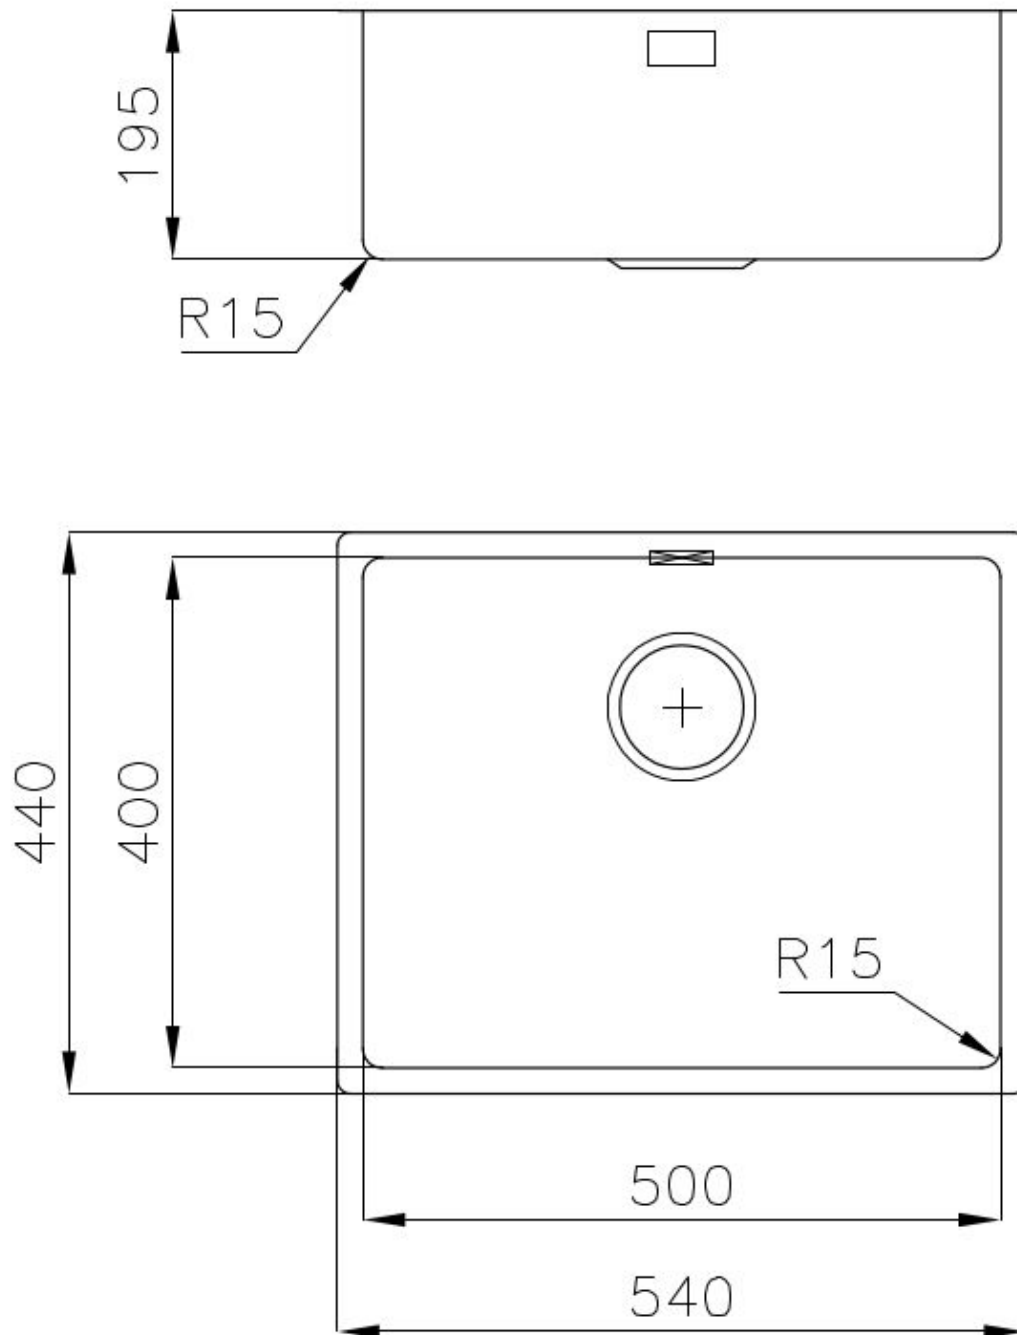

Intaglio per il troppo-pieno
Recess for housing the over-flow