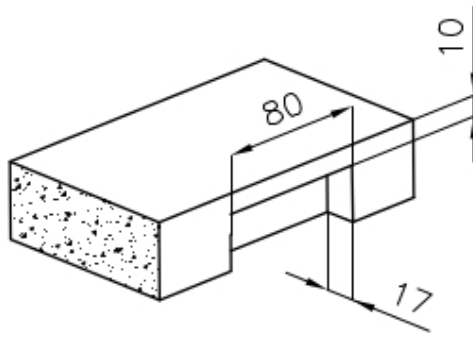

- Built-in cut out for FTS – Foratura per installazione FTS

OPTIONAL ACCESSORIES