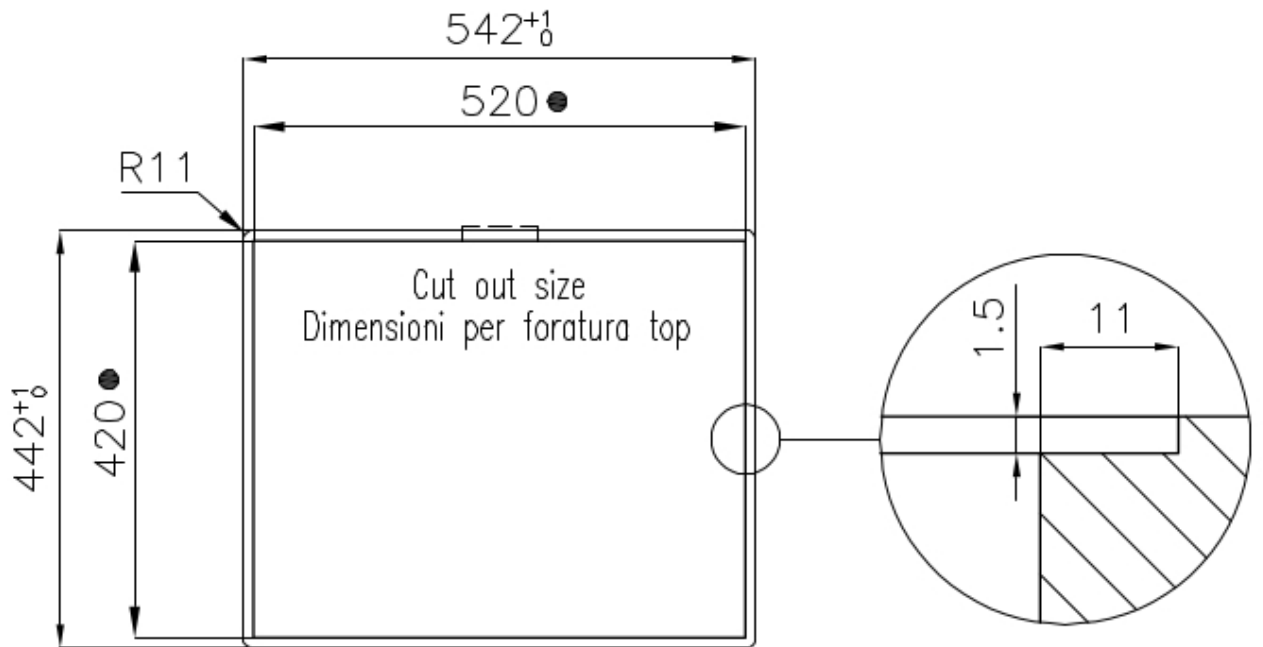

- Built-in cut out for FTS – Foratura per installazione FTS

OPTIONAL ACCESSORIES